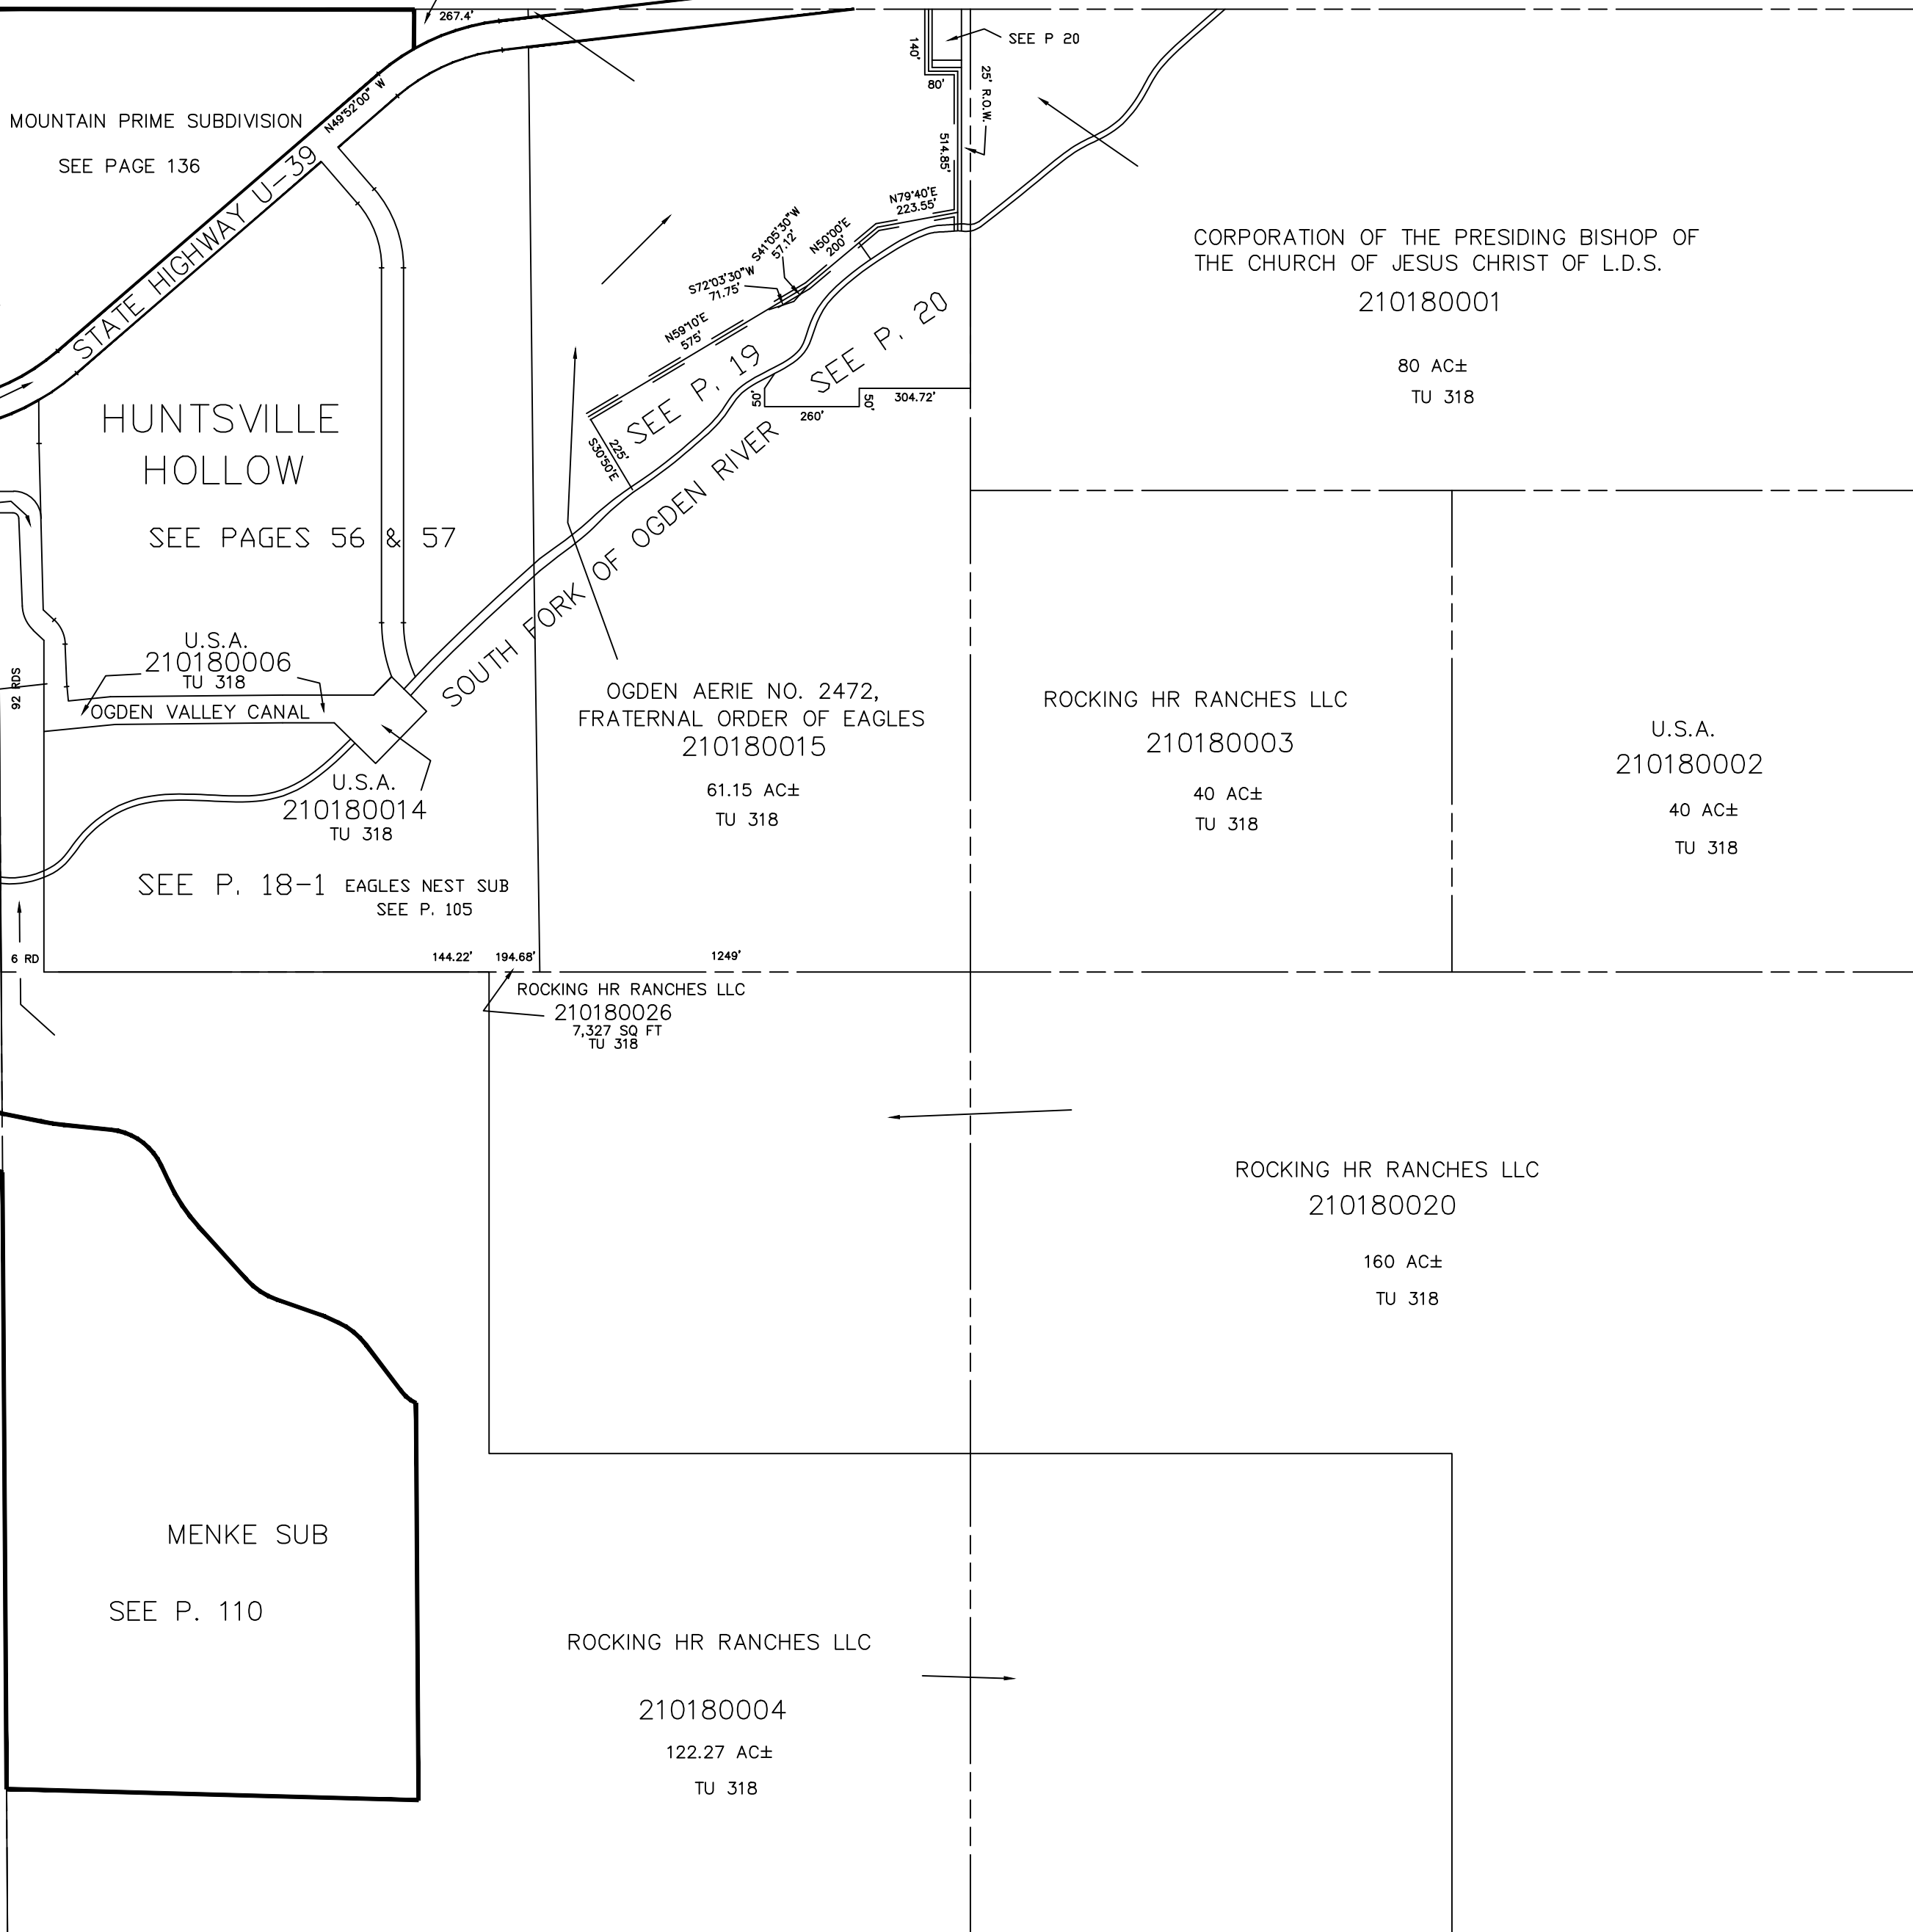

SECTION 14, T.6N., R.2E., S.L.B. & M.

IN WEBER COUNTY

SCALE 1" = 400'

TAXING UNIT: 318, 221 VERDA WRIGHT ROLLO TRUSTEE 210180012 TU 318

SEE PAGE 13

SEE PAGE 36